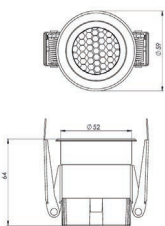

Single Line Diagram

Recessed

ORBIT 52