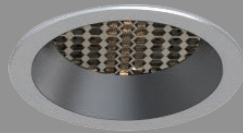

ORBIT 52

WITH TRIM

Direct | Recessed

ORBIT 52

ORBIT 52 is Premium range Recessed COB Spot light Downlighter available in Fixed and Adjustable version made up of die cast aluminium housing, heat sink and with premium powder coated finish.

Powered by high quality COB with a binning tolerance of ≤ 3 SDCM and CRI ≥ 90 . The luminaire maintains atleast 70% of its luminous flux after 50,000 operating hours, guaranteeing long term reliability. High efficiency optics with lens with Honeycomb Louver options gives uniform and zero multiple shadow illumination.

Orbit 52 Downlighter available in wattage from ranging from 10W is crafted for direct light distribution making it ideal for residential & professional applications.

Options in reflector cover available as per request to enhance installation and functionality.

Single Line Diagram

Recessed

ORBIT 52

ORBIT 52 WITH TRIM

Quick Info

Mounting Type

Recessed

Material Colour